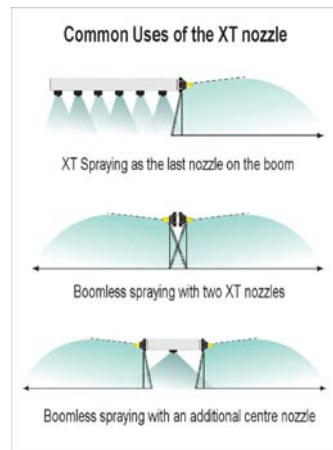

### Boomless Spray Nozzle

Part No: FCXT010

- Capable of spraying up to 3.9m
- Reduces spray drift
- Used where conventional boom sprayers can't be used

**\$88 ea**

BROADCAST APPLICATIONS			Application Rate (l/ha) Kilometres per hour											Swath width (m) @ 3 Bar
XT Model	Bar	l/min	4	5	6	7	8	10	12	14	16	18	20	
XT010 & XT010FC	2	3.2	124	99	83	71	62	50	41	35	31	28	25	3.9
	3	3.9	152	121	101	87	76	61	51	43	38	34	30	
	4	4.6	175	140	117	100	88	70	58	50	44	39	35	